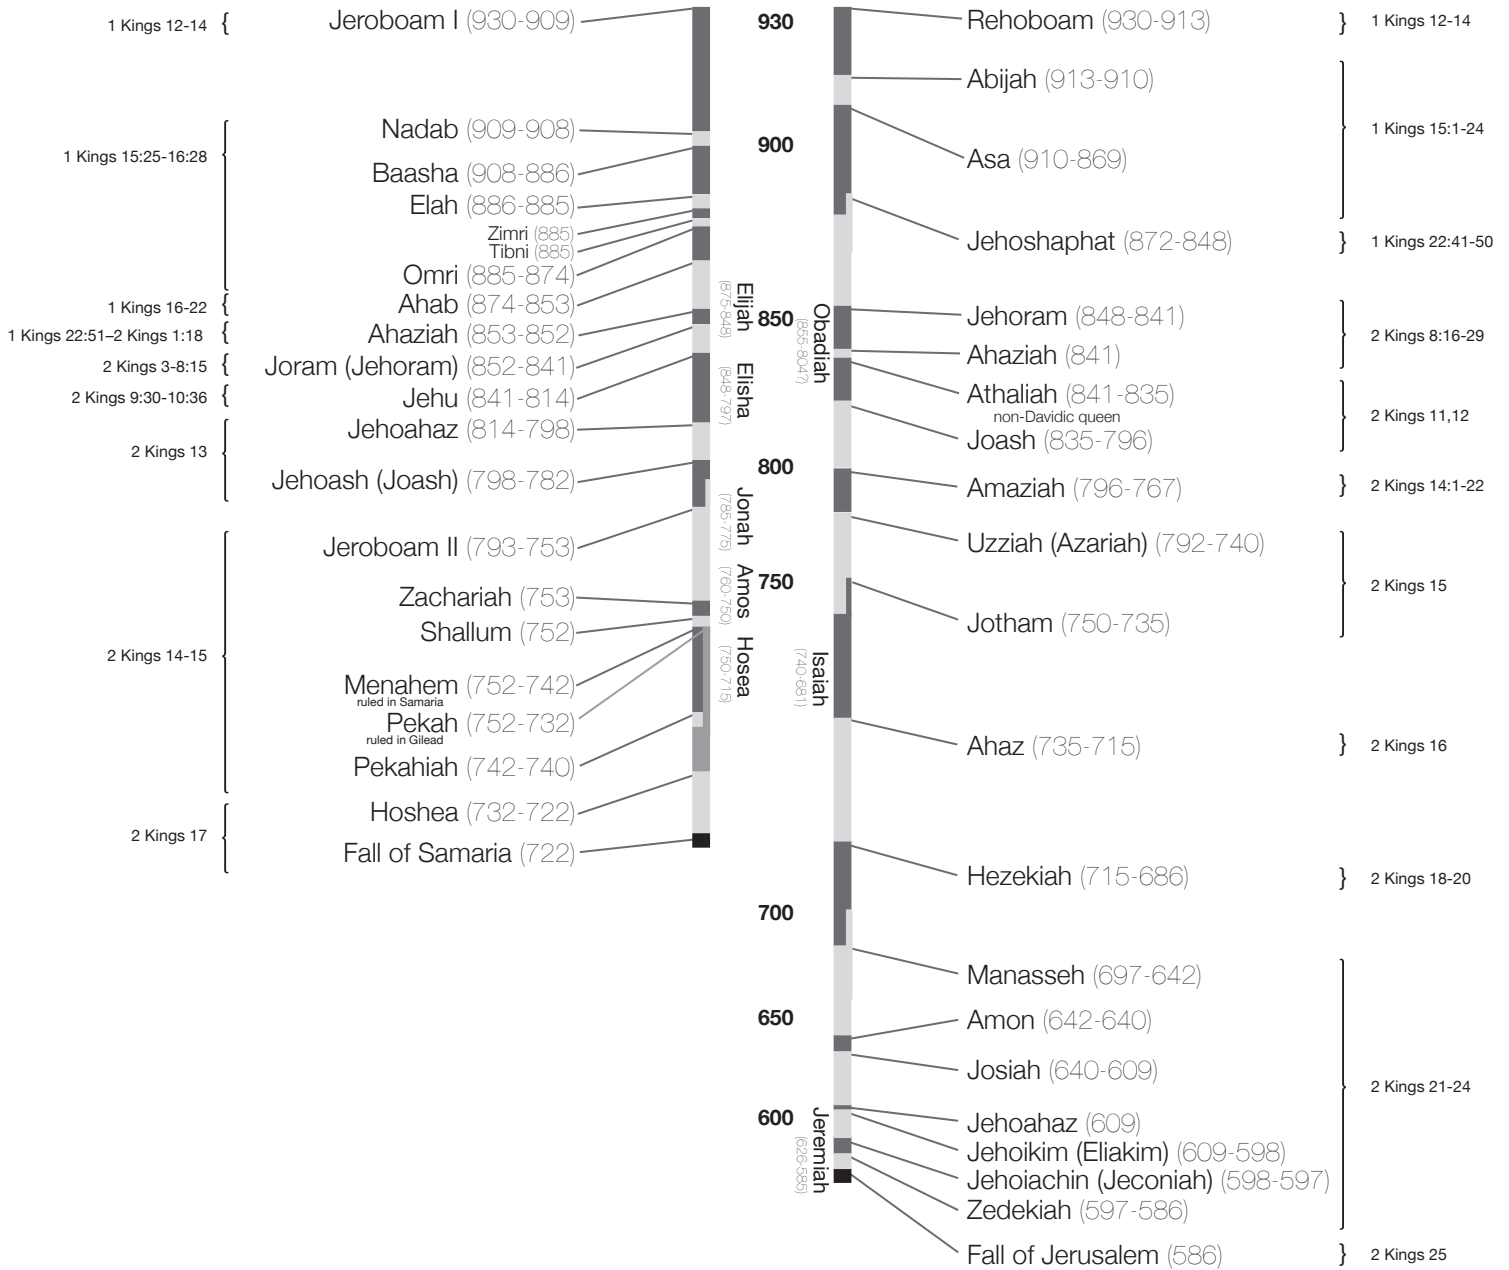

# Kings 1,2 SAMUEL/1,2 KINGS/1,2 CHRONICLES

UNITED MONARCHY

DIVIDED MONARCHY

FROM EXILE PERSPECTIVE

## unitedmonarchy

## dividedkingdom

israel

judah

## babyloniancaptivity