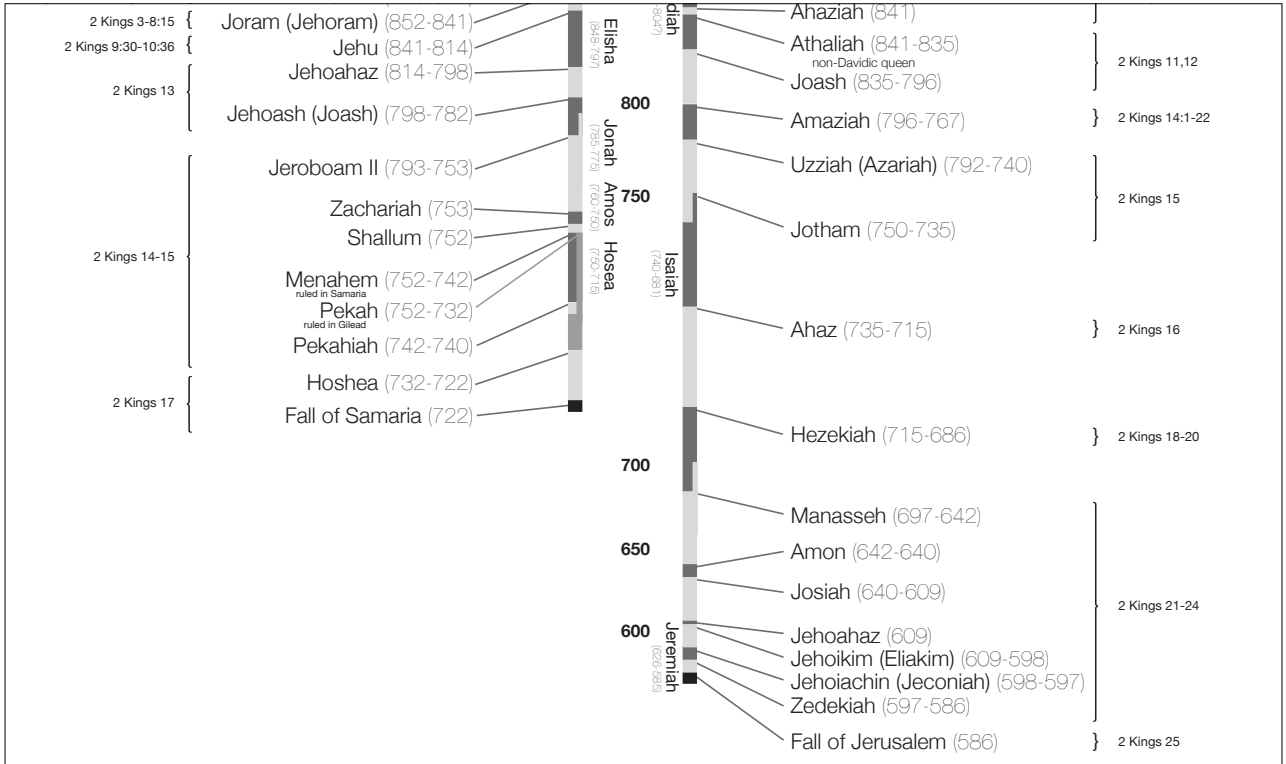

DIVIDED MONARCHY

FROM EXILE PERSPECTIVE

united monarchy

divided kingdom

israel

judah

babylonian captivity

This is the text of the letter that the prophet Jeremiah sent from Jerusalem to the surviving elders among the exiles and to the priests, the prophets and all the other people Nebuchadnezzar had carried into exile from Jerusalem to Babylon.

10 "For thus says the Lord: When seventy years are completed for Babylon, I will visit you, and I will fulfil to you my promise and bring you back to this place. 11 For I know the plans I have for you, declares the Lord, plans for welfare and not for evil, to give you a future and a hope. 12 Then you will call upon me and come and pray to me, and I will hear you. 13 You will seek me and find me, when you seek me with all your heart. 14 I will be found by you, declares the Lord, and I will restore your fortunes and gather you from all the nations and all the places where I have driven you, declares the Lord, and I will bring you back to the place from which I sent you into exile.

GOD IS FAITHFUL

A dark, stormy sky with heavy, grey clouds hangs over a calm body of water. The horizon is visible in the distance, showing a line of trees and a few small structures. The overall mood is somber and dramatic.

**CHRIST IS GOD'S
PERFECT PLAN**

A dark, stormy sky with heavy, grey clouds hangs over a calm body of water. The horizon is visible in the distance, showing a line of trees and a few small structures. The overall mood is somber and dramatic.