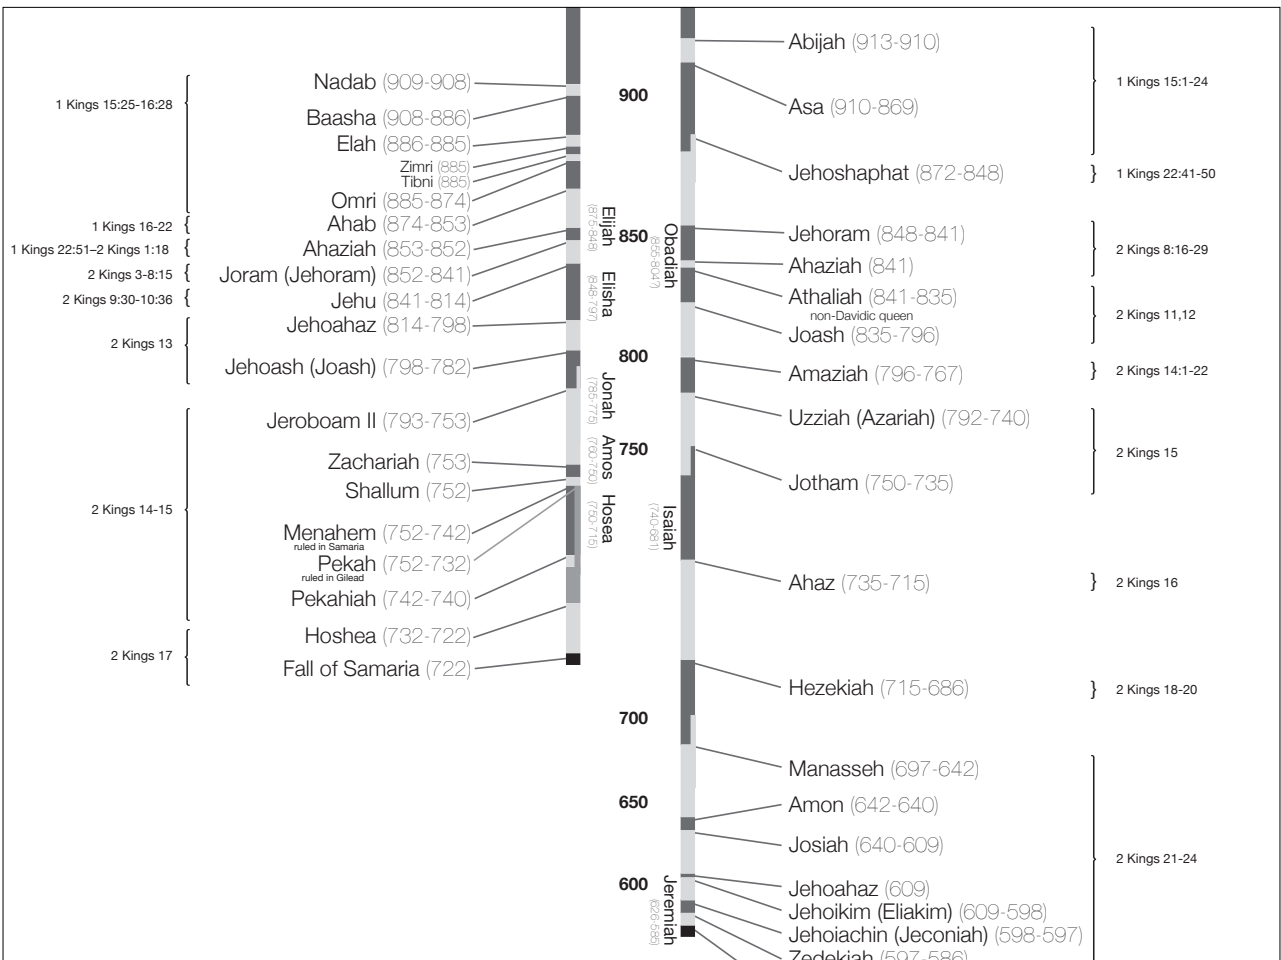

JEREMIAH, pt 2

**For I know the plans I
have for you, declares the
Lord, plans for welfare
and not for evil, to give
you a future and a hope.
Jeremiah 29:11**

KINGS 1,2 SAMUEL/1,2 KINGS/1,2 CHRONICLES

UNITED MONARCHY

DIVIDED MONARCHY

FROM EXILE PERSPECTIVE

united monarchy

divided kingdom

israel

judah

babylonian captivity

This is the text of the letter that the prophet Jeremiah sent from Jerusalem to the surviving elders among the exiles and to the priests, the prophets and all the other people Nebuchadnezzar had carried into exile from Jerusalem to Babylon.

10 "For thus says the Lord: When seventy years are completed for Babylon, I will visit you, and I will fulfil to you my promise and bring you back to this place. 11 For I know the plans I have for you, declares the Lord, plans for welfare and not for evil, to give you a future and a hope. 12 Then you will call upon me and come and pray to me, and I will hear you. 13 You will seek me and find me, when you seek me with all your heart. 14 I will be found by you, declares the Lord, and I will restore your fortunes and gather you from all the nations and all the places where I have driven you, declares the Lord, and I will bring you back to the place from which I sent you into exile.

GOD IS FAITHFUL

A dark, stormy sky with heavy, grey clouds hangs over a calm body of water. The horizon is visible in the distance, showing a line of trees and a few small structures. The overall mood is somber and dramatic.